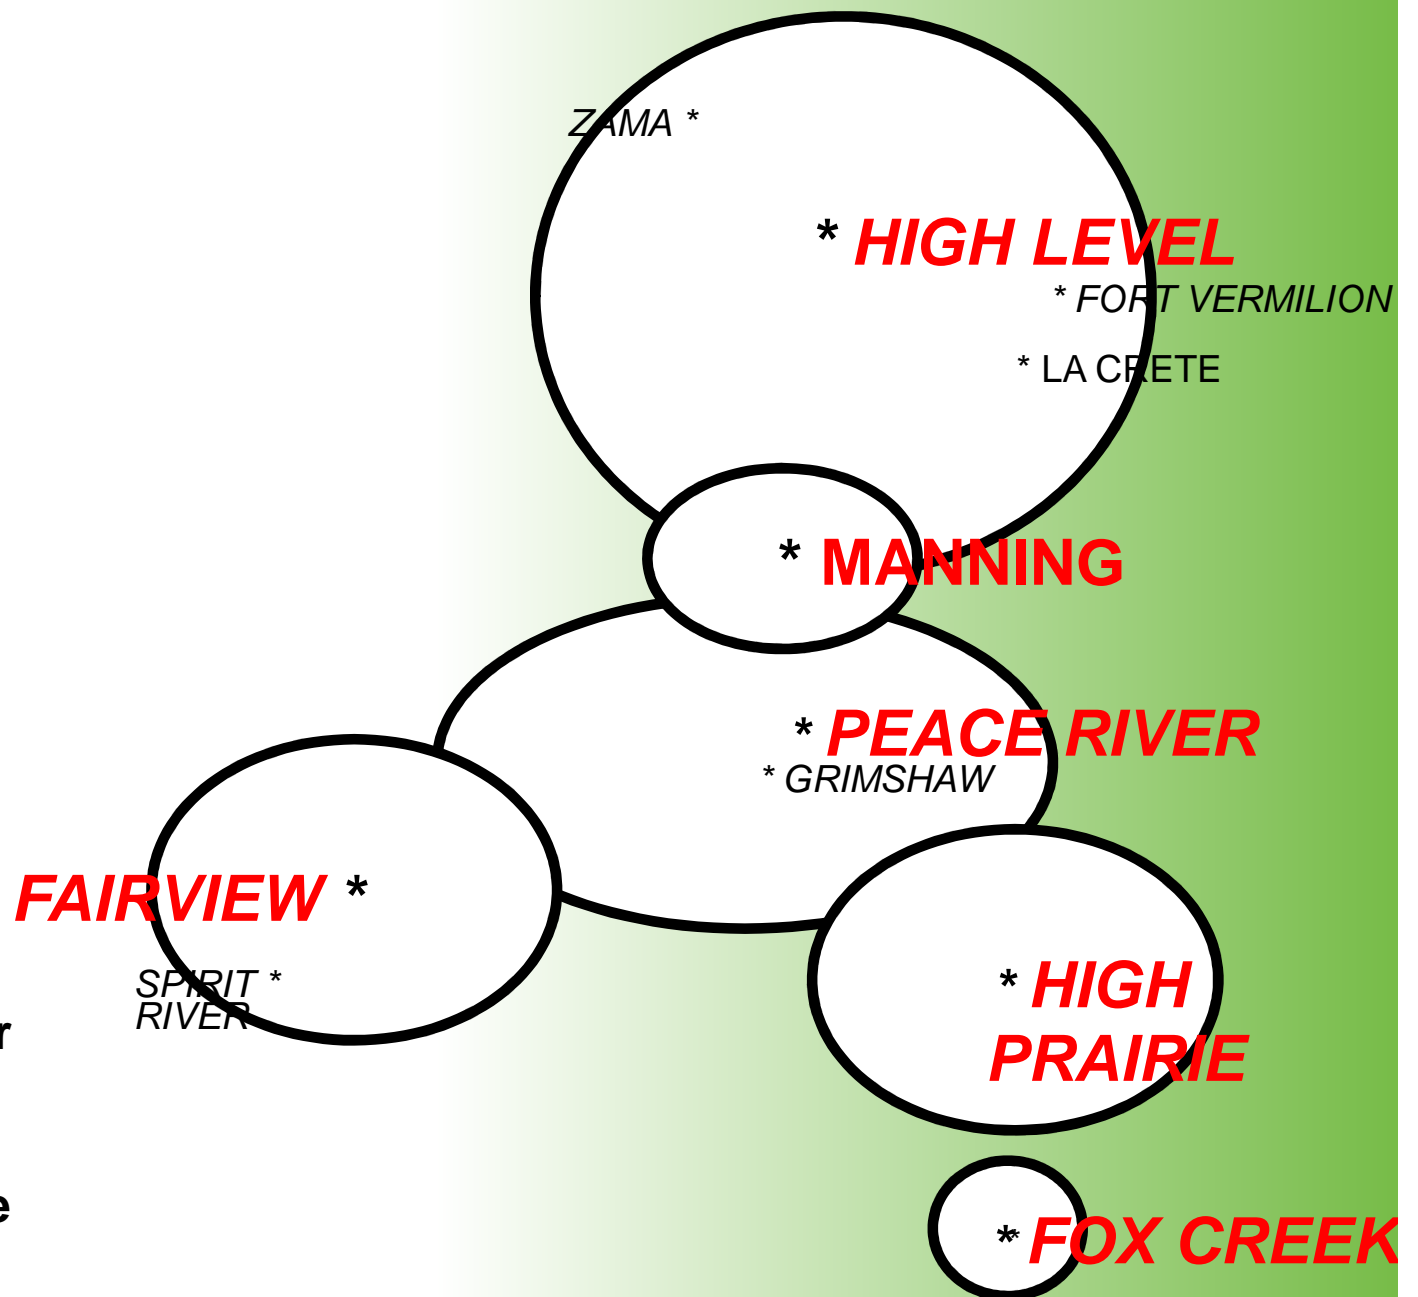

- 106.1 FM Peace River
- 106.1 FM High Level
- 106.9 FM Fairview
- 106.9 FM High Prairie
- 92.1 FM Fox Creek
- 92.1 FM Manning

Station Profile

Format: Hot AC

Demo: 18-49

Slogan: All Hit Music

Core Artists: One Republic, Rihanna, Pitbull

P **6 am-10 am “The Morning Mojo”** Wake up with Damien Gnass and enjoy today’s top hits, silly bits, and, thought provoking banter with anyone who happens to stop by.

R

O

G **10 am-2 pm** It’s the perfect lunch date! Midday host Lewis McDonald serves up a little bit of life, a little bit of entertainment and a whole shovel of personality.

R

A **2 pm-6 pm The Drive Home Show** You grab the wheel, we’ll do the driving. Jess Heibert gets you home with her keen sense of direction, quirky humour, and heaping helping of hits!

M

M

I **Evenings & Weekends** Evenings are better with Program Director Kent Schumaker at the helm. Entertainment, sport and a big slice of slice of life. Kent is joined by Rick Dees Top 40, The Canadian Top 20, and local favorites, the Friday Night House Party and Non-stop Classic Rock Saturday Night.